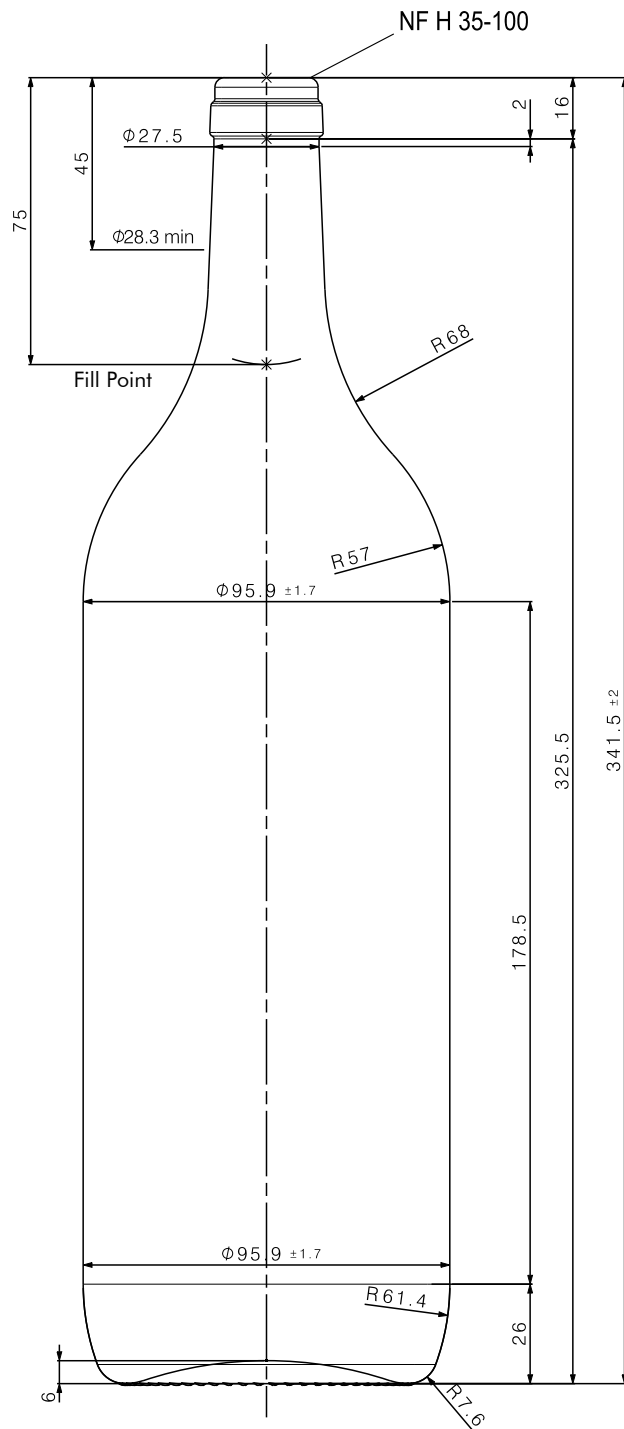

BORDOLESE 1500

KMC
G L A S S

- ⑧ Bordolese 1500
- ⑧ Weight - 620 g
- ⑧ Filling CAP - 1500 ml
- ⑧ Color - Olive Green
- ⑧ Diameter - 95.9 ± 1.7
- ⑧ Entrance bore diameter - 18.5

www.kmc.glass
sales@kmc.glass